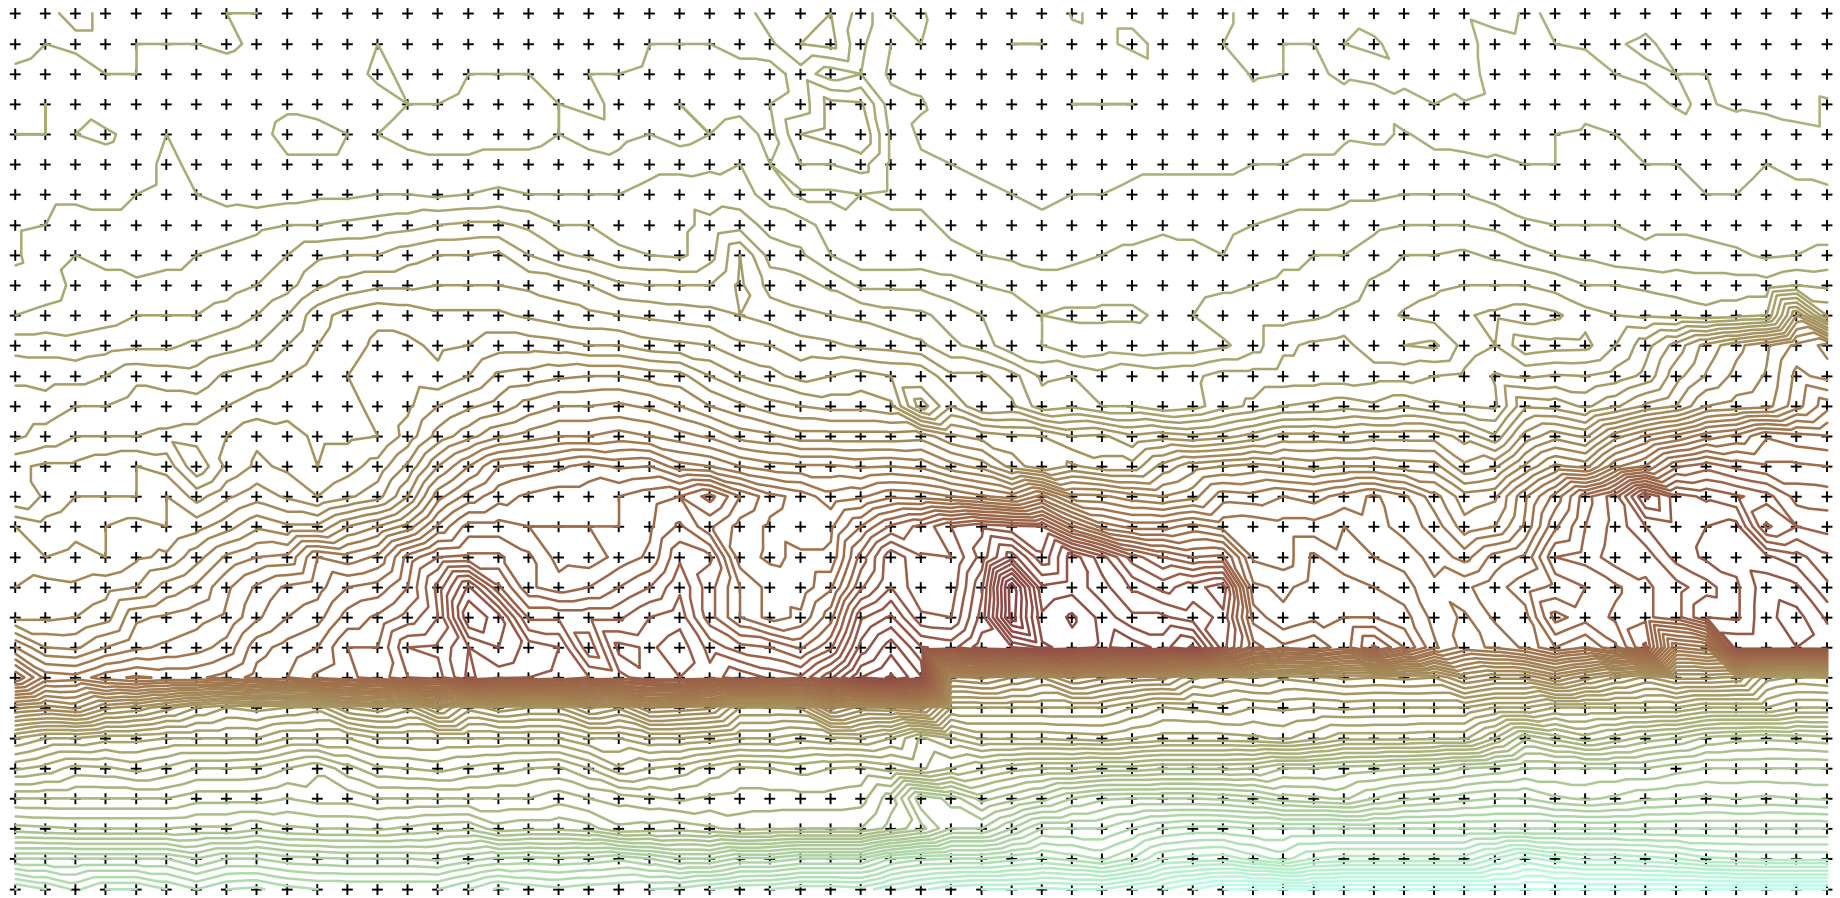

# Newark Contour Survey

Contour every 25mm

# Newark Contour Survey

Contour every 50mm

Newark Contour Survey  
Contour every 50mm and grid  
Scale 1:250

# Newark Contour Survey

Contour every 100mm